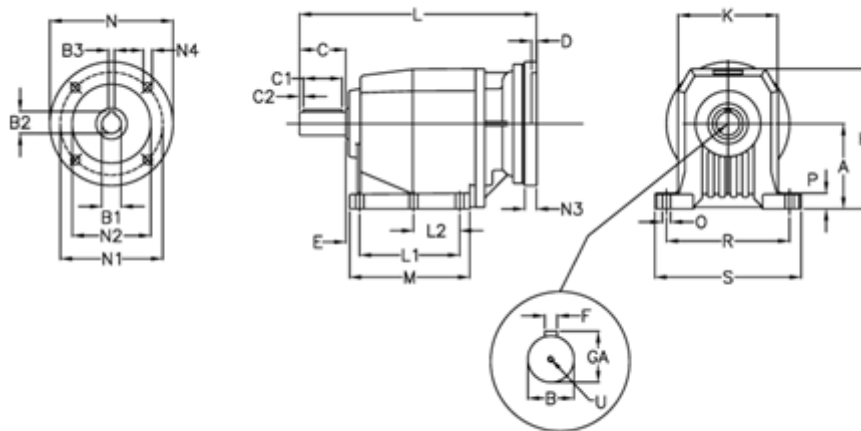

Article number: 40600800561270

Description: Helical gearbox  
C802P-5,6-P225B5

## Measures

A = 250	D = 6.0	L2 = 0.0	P = 35
B = 80	E = 33	M = 277.0	R = 370
B1 = 60	F = 22	N = 450	S = 440
B2 = 64.4	GA = 85.0	N1 = 400	U = M20x42
B3 = 18	H = 420	N2 = 350	
C = 140	K = 320	N3 = 25	
C1 = 110	L = 705.5	N4 = 18	
C2 = 15	L1 = 210.0	O = 26	